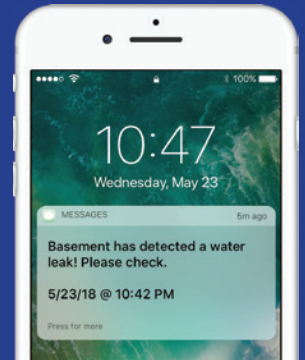

24/7 Automated Remote Monitoring FACILITY MANAGEMENT

IoT Solutions automate monitoring for any commercial facility, delivering substantial time and money savings. Our solution solves unique and complex remote monitoring challenges by combining efficient wireless sensors and gateways with industry-leading monitoring applications, real-time reporting, and instant SMS text message alerts.

Quick & Easy Setup

Wireless sensors are installed in minutes. Automated data readings are captured instantly.

Compliance Visibility

Ensure facility management maintenance needs are met with accurate data recording and printable reports.

Actionable Alerts

Receive timely alerts via SMS text messages and emails. Set sensor reading thresholds and configure alert settings.

Enterprise Ready

Industrial grade sensors with low power and long range capabilities for monitoring facilities of any size.