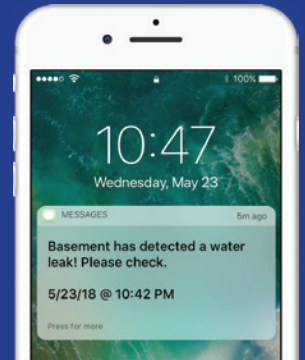

# 24/7 Automated Remote Monitoring FACILITY MANAGEMENT

IoT Solutions automate monitoring for any commercial facility, delivering substantial time and money savings. Our solution solves unique and complex remote monitoring challenges by combining efficient wireless sensors and gateways with industry-leading monitoring applications, real-time reporting, and instant SMS text message alerts.

## Quick & Easy Setup

Wireless sensors are installed in minutes. Automated data readings are captured instantly.